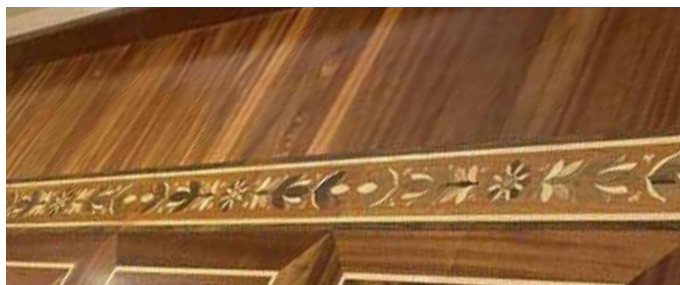

Finish

Natural hardwood flooring offers durability and a timeless aesthetic. It can be sanded and refinished multiple times, making it a long-lasting choice for any home. Ideal for living rooms, bedrooms, and dining areas.

Wood type: White Oak

Surface: Smooth

Dimensions : 24*66cm

Finish : PU

Hardwood flooring offers durability and a timeless aesthetic. It can be sanded and refinished multiple times, making it a long-lasting choice for any home. Ideal for living rooms, bedrooms, and dining areas.

BORDERS

Medallions

The wooden marquetry medallions offer a contemporary, stylish look with intricate patterns that create a stunning visual effect, ideal for modernizing any space.

Medallions

The mixed wood marquetry medallions offer a sleek, modern look with intricate designs that add a stunning, contemporary touch to any space.