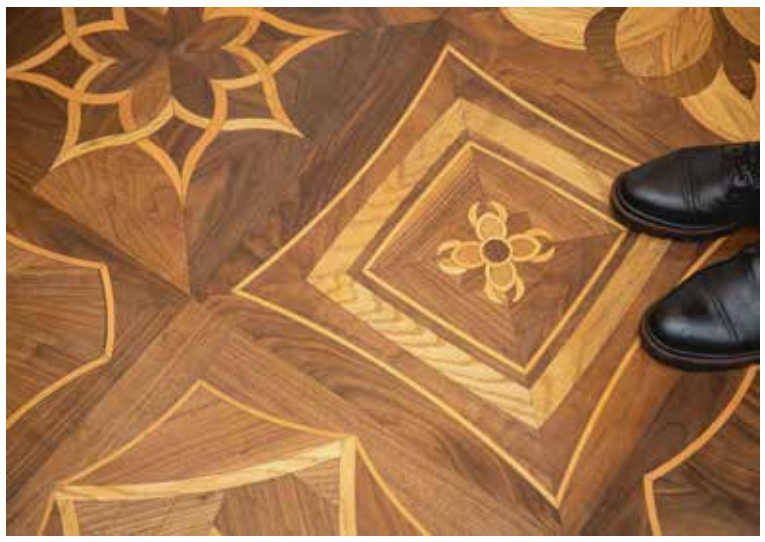

Wood type: White Oak

Surface: Smooth

Dimensions : 24*66cm

Finish : PU

Hardwood flooring offers durability and a timeless aesthetic. It can be sanded and refinished multiple times, making it a long-lasting choice for any home. Ideal for living rooms, bedrooms, and dining areas.

BORDERS

Medallions

The wooden marquetry medallions offer a contemporary, stylish look with intricate patterns that create a stunning visual effect, ideal for modernizing any space.

Medallions

The mixed wood marquetry medallions offer a sleek, modern look with intricate designs that add a stunning, contemporary touch to any space.