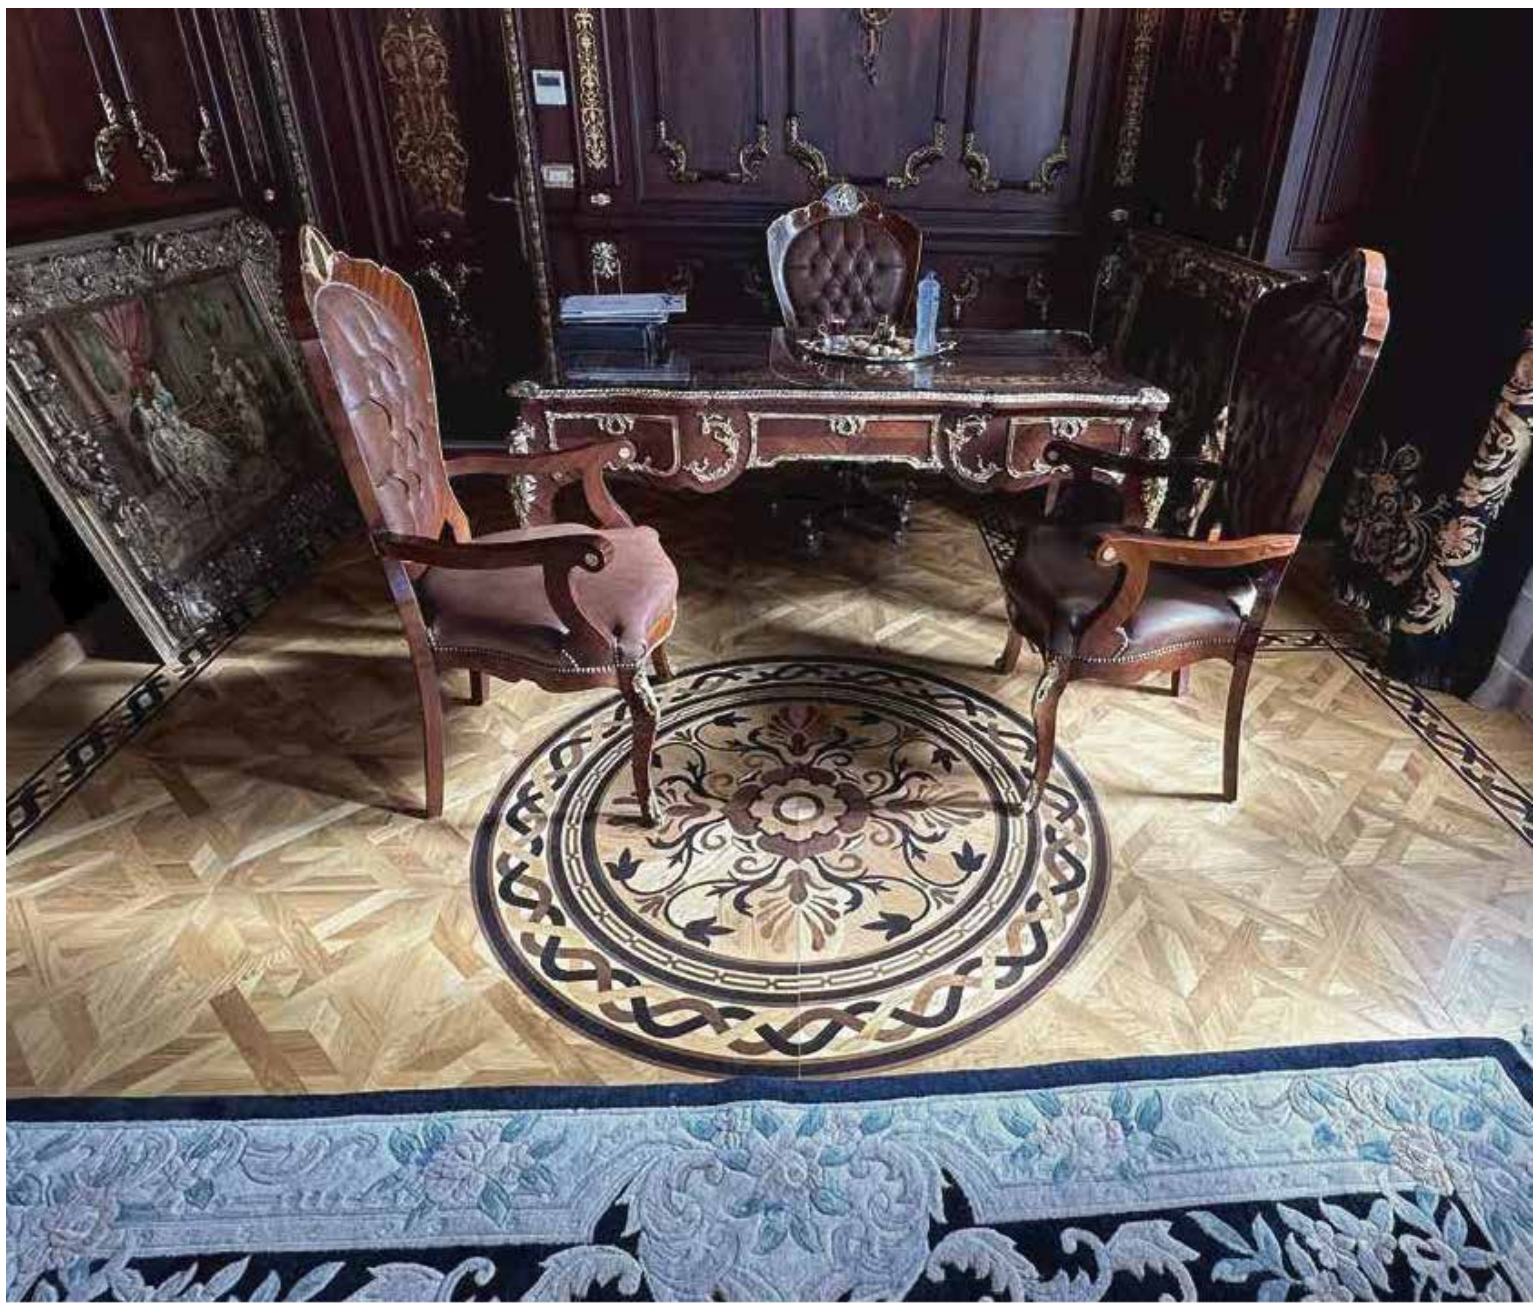

Mixed wood marquetry medallions combine Oak, Walnut, Mahogany, Ash, Wenge, and Teak, blending colors and grain patterns for a stunning, versatile flooring solution that adds elegance to any space.