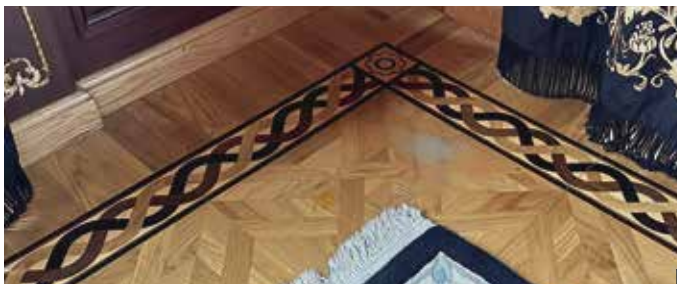

Wood type: White Oak

Surface: Smooth

Dimensions : 24*66cm

Finish : PU

Hardwood flooring offers durability and a timeless aesthetic. It can be sanded and refinished multiple times, making it a long-lasting choice for any home. Ideal for living rooms, bedrooms, and dining areas.

BORDERS

Medallions

The wooden marquetry medallions offer a contemporary, stylish look with intricate patterns that create a stunning visual effect, ideal for modernizing any space.

Medallions

The mixed wood marquetry medallions offer a sleek, modern look with intricate designs that add a stunning, contemporary touch to any space.