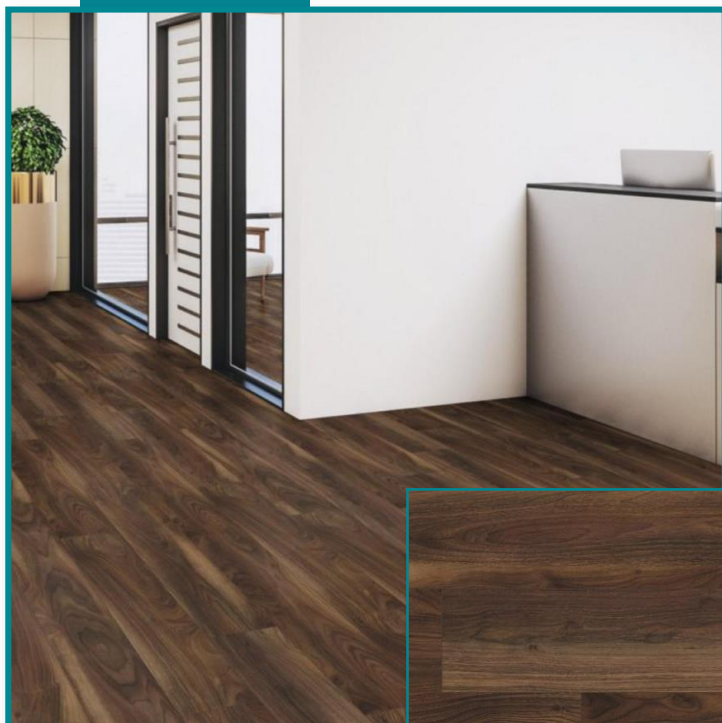

KD 7

Origin: Australia
Thick: 8 mm
Size: 193 x 1393 mm
Class: 32
V-groove: Yes
Water Proof: No

Skirting

D-717

D-625

D-73