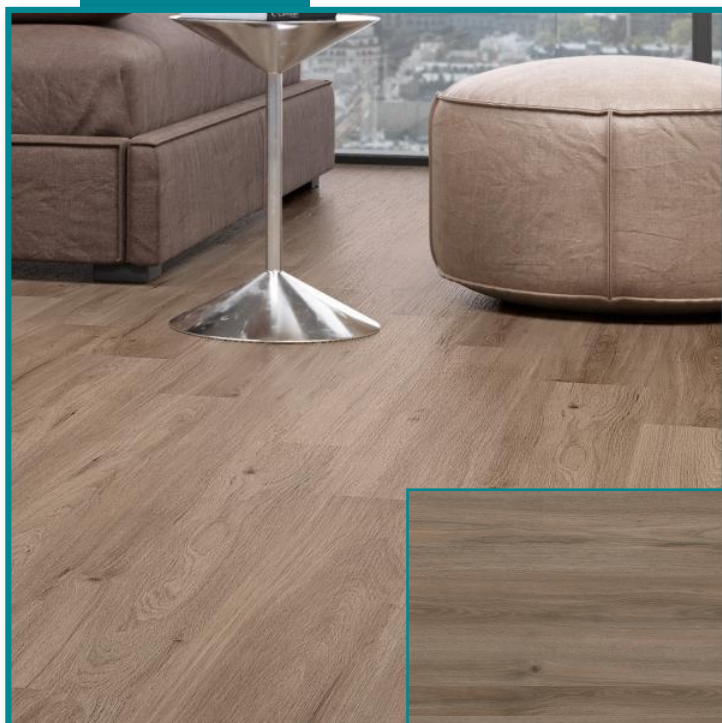

C 23

Origin: Turkish
Thick: 8 mm
Size: 192 x 1200 mm
Class: 32
V-groove: No
Water Proof: No

Skirting

D-8500

D-2103

D-14

C 24