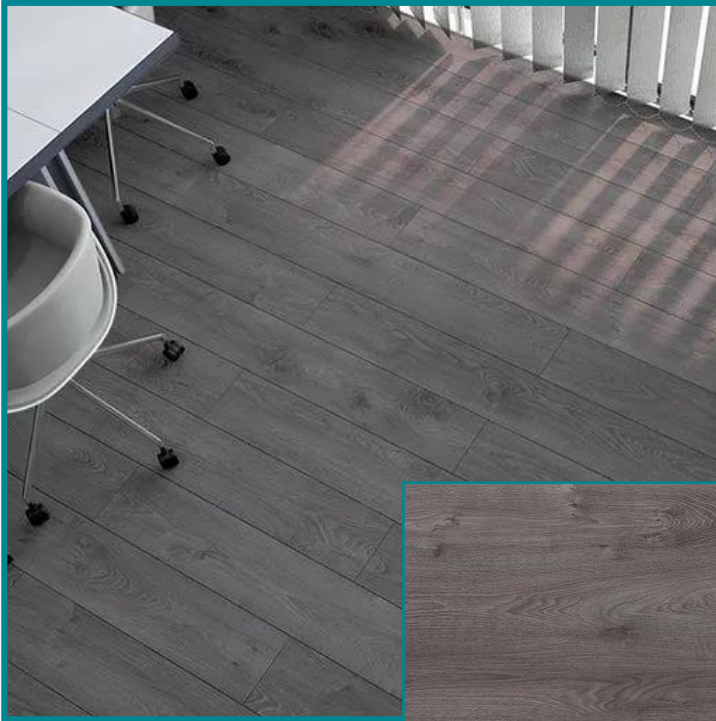

A 23

Origin: Turkish
Thick: 8 mm
Size: 191 x 1200 mm
Class: 32
V-groove: Yes
Water Proof: No

Skirting

D-104

D-103

D-71

A 24

Origin: Turkish
Thick: 8 mm
Size: 191 x 1200 mm
Class: 32
V-groove: Yes
Water Proof: No

Skirting

D-8500

D-2103

D-336