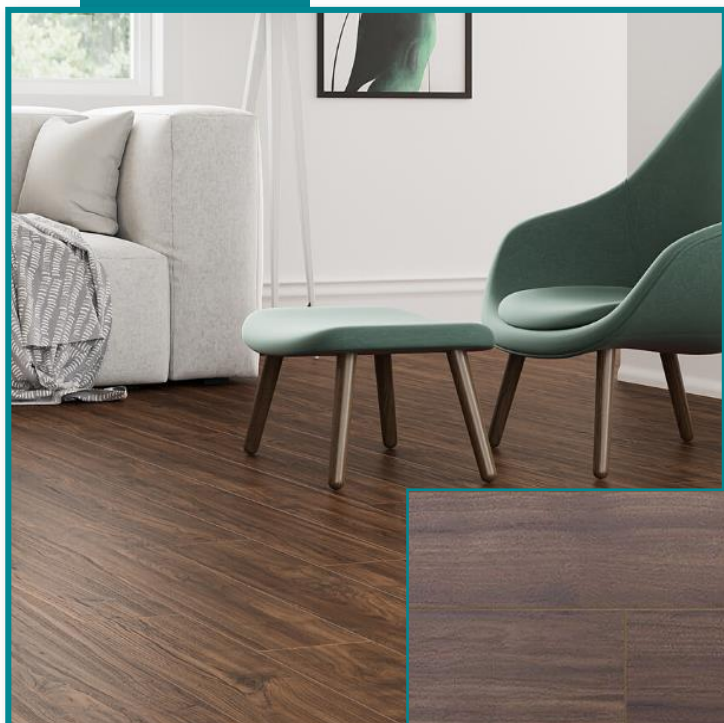

C 6

Origin: Turkish
Thick: 8 mm
Size: 192 x 1200 mm
Class: 31
V-groove: No
Water Proof: No

Skirting

D-103

D-47

D-717

C 7

Origin: Turkish
Thick: 8 mm
Size: 192 x 1200 mm
Class: 31
V-groove: No
Water Proof: No

Skirting

D-717

D-47

D-3025