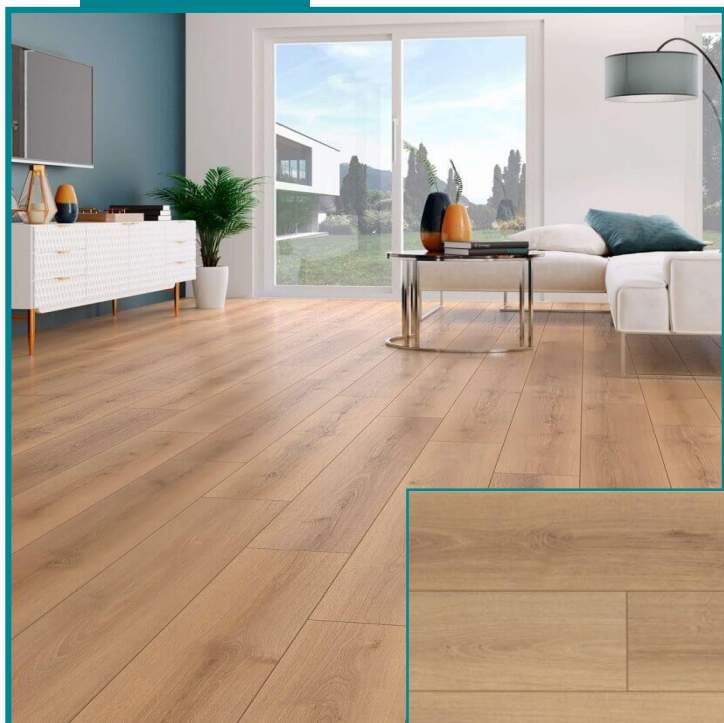

C 11

Origin: Turkish
Thick: 8 mm
Size: 192 x 1200 mm
Class: 32
V-groove: No
Water Proof: No

Skirting

D-8500

D-2103

D-336

C 12

Origin: Turkish
Thick: 8 mm
Size: 192 x 1200 mm
Class: 32
V-groove: No
Water Proof: No

Skirting

D-717

D-47

D-3025